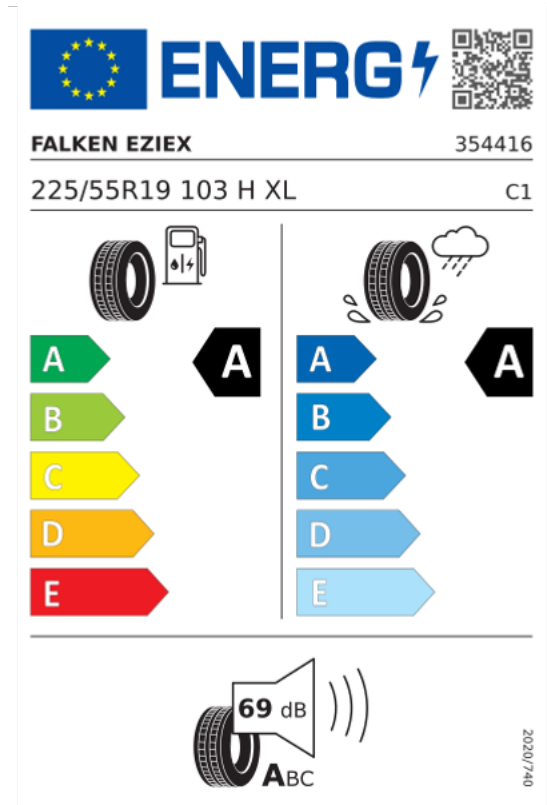

EU Reifenkennzeichnung

(2/2)

Produktdatenblatt

<https://eprel.ec.europa.eu/api/products/tyres/1783907/fiches?noRedirect=false&language=DE>