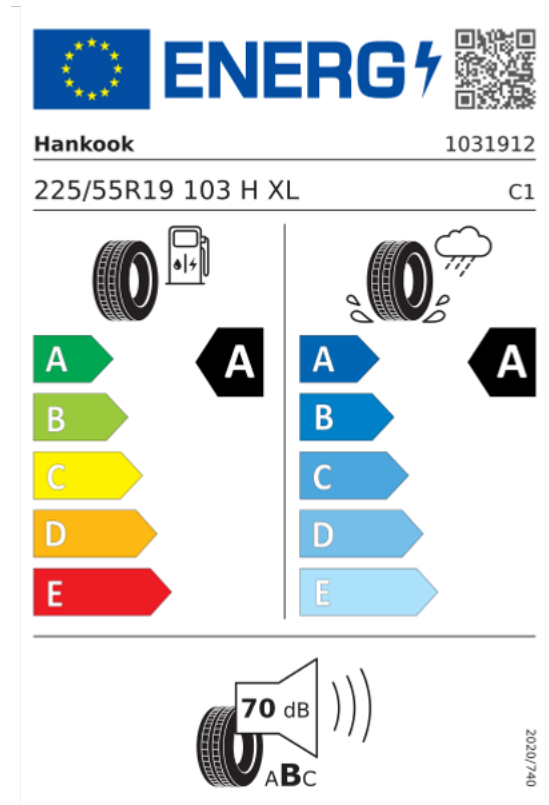

Produktdatenblatt

<https://eprel.ec.europa.eu/api/products/tyres/1820753/fiches?noRedirect=false&language=DE>